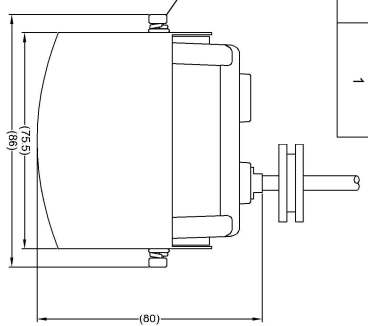

**TABLE 2: CAMERA KIT CONTENTS**

ITEM	①	②	③	④	⑤	⑥
PART NO.	3288E	5427A	3244A	3245	3246	3247C
MODEL NO.	BE-890C-C	BE-891C	BE-89XC/BE-X OXC-BKT	BE-89XC/BE-XO XC-SS	BE-8/2XXC-HI X	BE-8XXC/BE-2XXC-IG
DESCRIPTION	CAMERA, HEATED, PAL, NO AUDIO	CAMERA, HEATED, NTSC, NO AUDIO	BE-8XXC/BE2 XXC SERIES BRACKET	BE-8XXC/BE2X XC SERIES SUNSHIELD	BE-8XXC/BE2 XXC SERIES FIXING KIT	BE-8XXC/BE2X XC SERIES INSTALLATION GUIDE (NOT SHOWN)
BE-890C QTY.	1	-	1	1	1	1
BE-891C QTY.	-	1	-	-	-	-