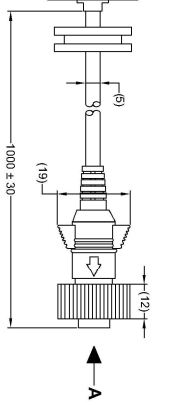

**TABLE 1: BE-89XC CAMERA KIT OPTIONS**

PART NO.	MODEL NO.	DESCRIPTION
2871E	BE-890C	CAMERA, ELITE, HEATED, ULTRA-LOW-LIGHT, PAL, NO AUDIO
5426A	BE-891C	CAMERA, ELITE, HEATED, ULTRA-LOW-LIGHT, NTSC, NO AUDIO

**TABLE 2: CAMERA KIT CONTENTS**

ITEM	①	②	③	④	⑤	⑥
PART NO.	3288E	5427A	3244A	3245	3246	3247C
MODEL NO.	BE-890C-C	BE-891C	BE-89XC/BE-X OXC-BKT	BE-89XC/BE-XO XC-SS	BE-8/2XXC-HI X	BE-8XXC/BE-2XXC-IG
DESCRIPTION	CAMERA, HEATED, PAL, NO AUDIO	CAMERA, HEATED, NTSC, NO AUDIO	BE-8XXC/BE2 XXC SERIES BRACKET	BE-8XXC/BE2X XC SERIES SUNSHIELD	BE-8XXC/BE2 XXC SERIES FIXING KIT	BE-8XXC/BE2X XC SERIES INSTALLATION GUIDE (NOT SHOWN)
BE-890C QTY.	1	-	1	1	1	1
BE-891C QTY.	-	1	-	-	-	-

PIN #	WIRE COLOUR	DESCRIPTION
1	YELLOW	VIDEO
2	RED	+12V
3	BLUE	N.C.
4	WHITE	N.C.
5	BLACKSHIELD	GND

Assembly Pl Approval  
T.CHOI

Approved by  
SLAVER

Checked by  
J.TYRRELL

Drawn by  
S.GOVENDER

Units  
mm