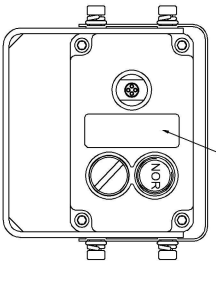

PIN #	WIRE COLOUR	DESCRIPTION
1	YELLOW	VIDEO
2	RED	+12V
3	BLUE	N.C.
4	WHITE	N.C.
5	BLACKSHIELD	GND

Assembly Pl Approval  
T.CHOI

Approved by  
SLAVER

Checked by  
J.TYRRELL

Drawn by  
S.GOVENDER

Units  
mm