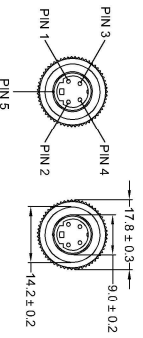

**TABLE 1: BE-89XC CAMERA KIT OPTIONS**

PART NO.	MODEL NO.	DESCRIPTION
2871E	BE-890C	CAMERA, ELITE, HEATED, ULTRA-LOW-LIGHT, PAL, NO AUDIO
5426A	BE-891C	CAMERA, ELITE, HEATED, ULTRA-LOW-LIGHT, NTSC, NO AUDIO

**TABLE 2: CAMERA KIT CONTENTS**

ITEM	①	②	③	④	⑤	⑥
PART NO.	3288E	5427A	3244A	3245	3246	3247C
MODEL NO.	BE-890C-C	BE-891C	BE-89XC/BE-X OXC-BKT	BE-89XC/BE-XO XC-SS	BE-8/2XXC-HI X	BE-8XXC/BE-2XXC-IG
DESCRIPTION	CAMERA, HEATED, PAL, NO AUDIO	CAMERA, HEATED, NTSC, NO AUDIO	BE-8XXC/BE2 XXC SERIES BRACKET	BE-8XXC/BE2X XC SERIES SUNSHIELD	BE-8XXC/BE2 XXC SERIES FIXING KIT	BE-8XXC/BE2X XC SERIES INSTALLATION GUIDE (NOT SHOWN)
BE-890C QTY.	1	-	1	1	1	1
BE-891C QTY.	-	1	-	-	-	-

PIN #	WIRE COLOUR	DESCRIPTION
1	YELLOW	VIDEO
2	RED	+12V
3	BLUE	N.C.
4	WHITE	N.C.
5	BLACKSHIELD	GND

Assembly Pl Approval  
T.CHOI

Approved by  
SLAVER

Checked by  
J.TYRRELL

Drawn by  
S.GOVENDER

Units  
mm